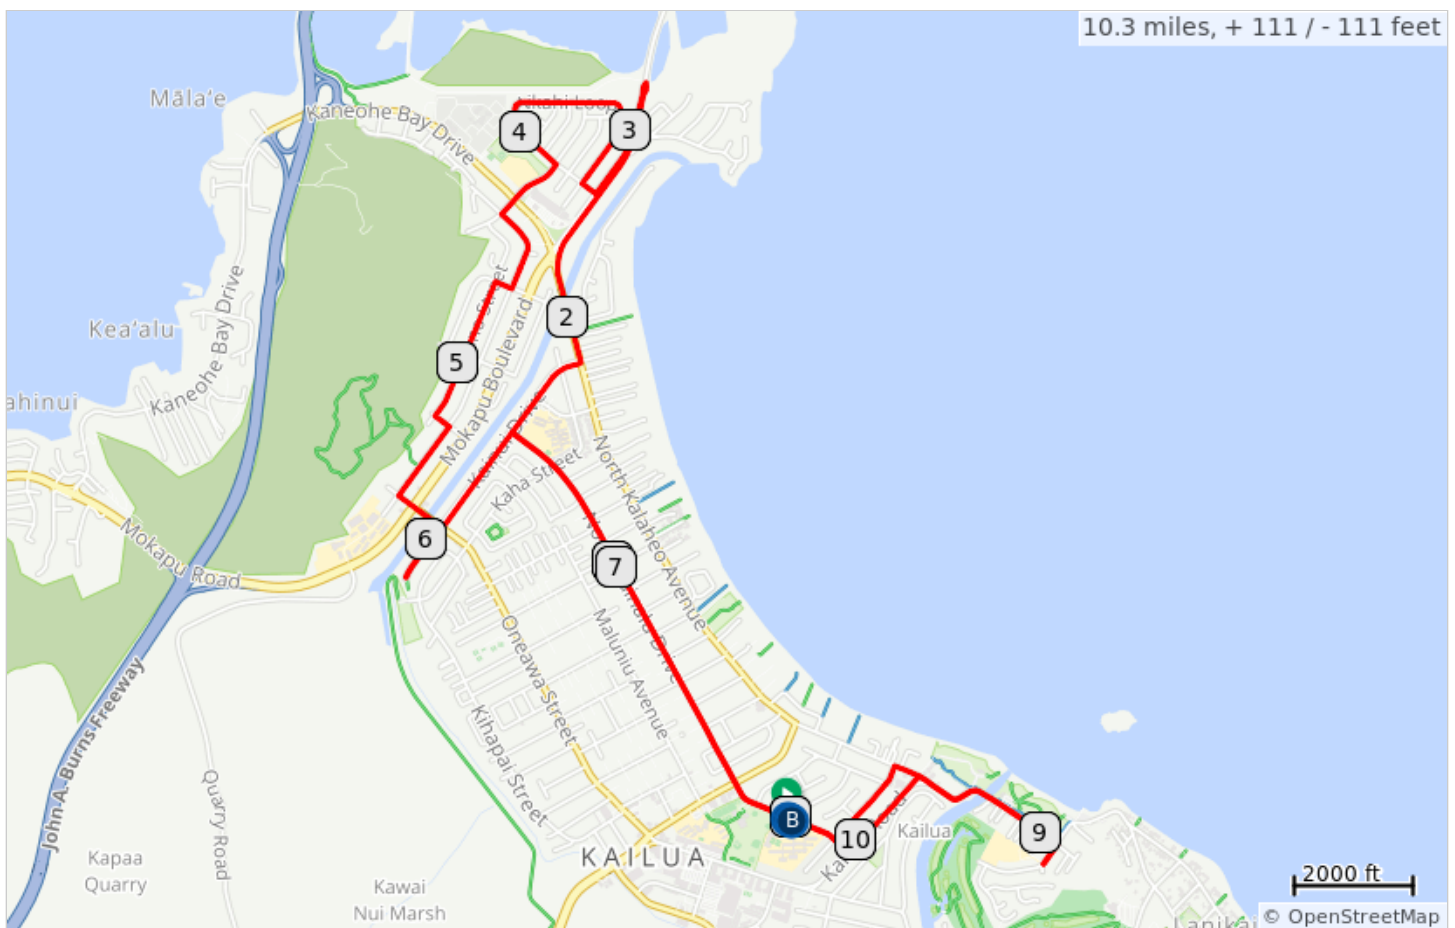

16.5K Neighborhoods of Kailua

This route is suitable for those who are new to riding on the road and/or who aren't ready for the longer distances and extended time in the saddle. A quiet ride through Kailua neighborhoods, this ride is a nice introduction to sharing the road with vehicles.

Additional Notes: Much of this route is on nice bike paths. But that doesn't mean you can zone out and not pay attention! Always be on the lookout for walkers, kids, driveways and intersections. There are a few locations where you cross busy intersections and may need to get off your bike to push the "Walk" button to get the light to change.

- A. Start: Kailua Intermediate School, South Kainalu Drive, Kailua
- B. Finished: Kailua Intermediate School

16.5K Neighborhoods of Kailua

Num	Dist	Type	Note
1.	0.0		Start of route
2.	0.0	<i>i</i>	Ride Start: Kailua Intermediate School, South Kainalu Drive, Kailua
3.	0.0	←	L onto S Kainalu Dr
4.	1.5	→	R onto Kainui Drive
5.	1.9	←	L onto North Kalaheo Avenue
6.	2.2	↗	Keep R
7.	2.2	→	R on Makapu Boulevard
8.	2.8	↻	U turn at MCBH gate
9.	3.2	→	R onto Aikahi Loop
10.	3.3	→	R onto Aikahi Loop
11.	4.1	→	R onto Ilihau Street
12.	4.4	←	L onto Iliaina Street
13.	4.7	→	R onto Iliwahi Loop

4.7 miles. +53/-28 feet

Num	Dist	Type	Note
14.	4.7	←	L onto Ilimano Street
15.	5.2	←	L onto Ilikupono Street
16.	5.2	→	R onto Iliaina Street
17.	5.5	←	L onto Ilipilo Street
18.	5.7	→	R onto Kainui Drive
19.	6.4	→	R onto North Kainalu Drive
20.	8.1	←	L onto Kuukama Street
21.	8.4	→	R onto South Kalaheo Avenue
22.	9.1	→	R onto Alala Road
23.	9.1	↻	Uturn by elementary school
24.	9.2	←	L onto Kawailoa Road
25.	9.7	←	L onto Kailua Road
26.	10.0	→	R onto South Kainalu Drive