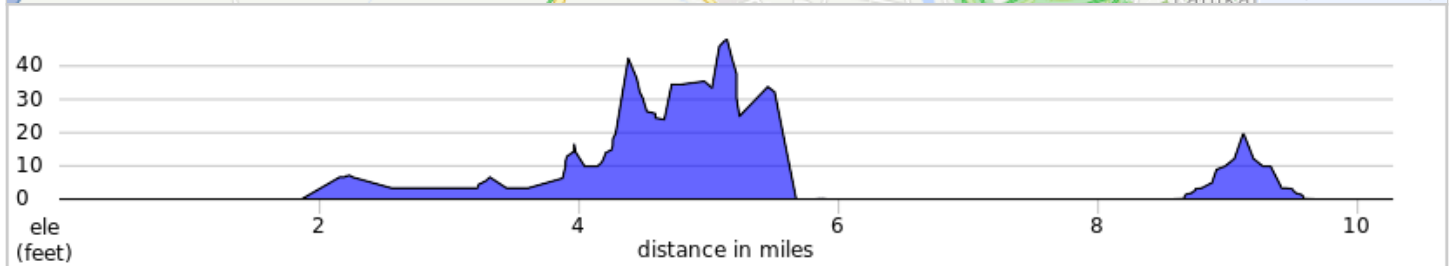

16.5K Neighborhoods of Kailua

This route is suitable for those who are new to riding on the road and/or who aren't ready for the longer distances and extended time in the saddle. A quiet ride through Kailua neighborhoods, this ride is a nice introduction to sharing the road with vehicles.

Additional Notes: Much of this route is on nice bike paths. But that doesn't mean you can zone out and not pay attention! Always be on the lookout for walkers, kids, driveways and intersections. There are a few locations where you cross busy intersections and may need to get off your bike to push the "Walk" button to get the light to change.

- A. Start: Kailua Intermediate School, South Kainalu Drive, Kailua
- B. Finished: Kailua Intermediate School