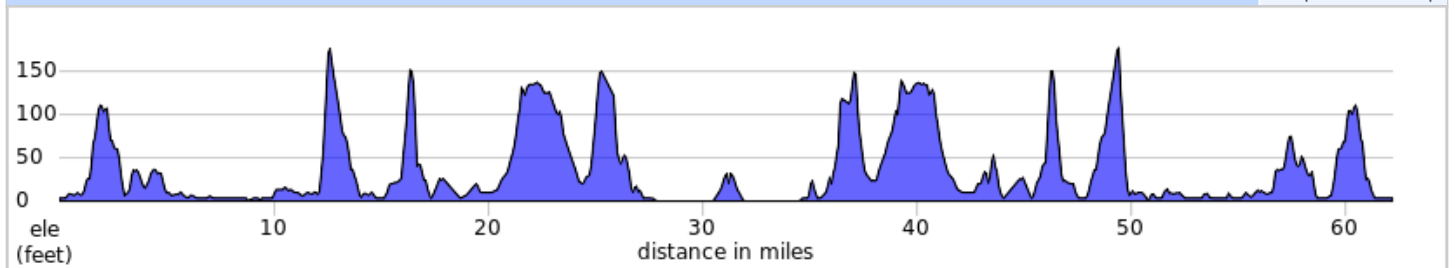

100K Honolulu Mele Metric

Ride Start: Kapiolani Park Bandstand Parking Lot

This route follows parts of the iconic Honolulu Century Ride course.

Additional notes: You will be sharing the road with vehicles, pedestrians, potholes and other obstacles. It's always a good idea to use front and back lights as well as brightly colored jerseys and socks for increased visibility to other road users.

A.	Ride Start	D.	Kailua District Park
B.	Sandy Beach Park	E.	Aikahi Community Park
C.	Waimanalo Regional Park	F.	100k Ride finish