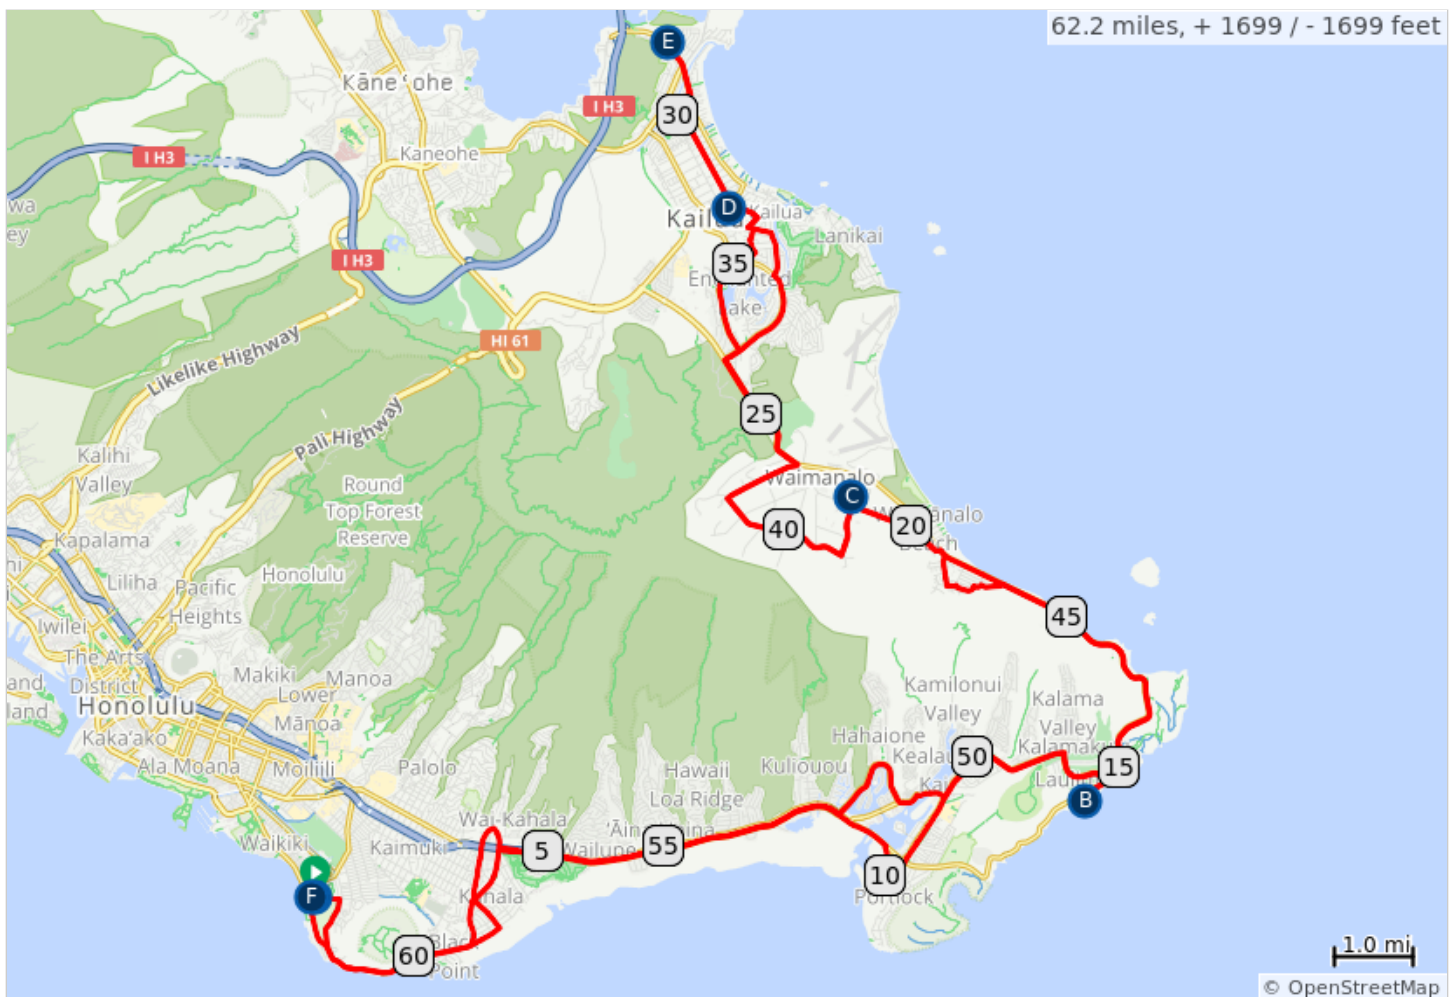

100K Honolulu Mele Metric

Ride Start: Kapiolani Park Bandstand Parking Lot

This route follows parts of the iconic Honolulu Century Ride course.

Additional notes: You will be sharing the road with vehicles, pedestrians, potholes and other obstacles. It's always a good idea to use front and back lights as well as brightly colored jerseys and socks for increased visibility to other road users.

A.	Ride Start	D.	Kailua District Park
B.	Sandy Beach Park	E.	Aikahi Community Park
C.	Waimanalo Regional Park	F.	100k Ride finish

100K Honolulu Mele Metric

Num	Dist	Type	Note
1.	0.0		Start of route
2.	0.0		Ride Start: Kapiolani Park Bandstand parking lot on Monsarrat Ave.
3.	0.4		R onto Paki Avenue
4.	1.5		Keep R onto Diamond Head Road
5.	2.5		Keep R onto Kahala Avenue
6.	3.0		Keep L onto Elepaio Street
7.	3.6		R onto Kilauea Avenue
8.	4.4		Keep R onto Waiialae/on ramp to Kalaniana'ole Highway
9.	9.6		R onto Portlock Road
10.	9.6		L onto Portlock Road

9.6 miles. +162/-162 feet

Num	Dist	Type	Note
11.	10.0		Sharp L onto Lunalilo Home Road
12.	12.1		R onto Hawai'i Kai Drive
13.	13.2		R onto Kealahou Street
14.	14.0		R onto Kalaniana'ole Highway, HI 72
15.	14.2		L to Sandy Beach Park 40K (25 mile) turn around
16.	14.5		R onto Kalaniana'ole Highway, HI 72
17.	19.6		L onto Oluolu Street
18.	20.1		L onto Hihimanu Street
19.	20.9		L onto Ahiki Street
20.	21.5		R onto Waikupanaha Street

14.9 miles. +274/-278 feet

Num	Dist	Type	Note
66.	59.8	↑	Continue onto Diamond Head Road
67.	61.3	↖	Keep L onto Kalākaua Avenue
68.	61.4	↑	At roundabout, take exit 1 onto Kalākaua Avenue
69.	62.1	→	R onto Monsarrat Avenue
70.	62.2	→	R into parking lot
71.	62.2	<i>i</i>	100K Ride End Congratulations!
72.	62.2	📍	End of route