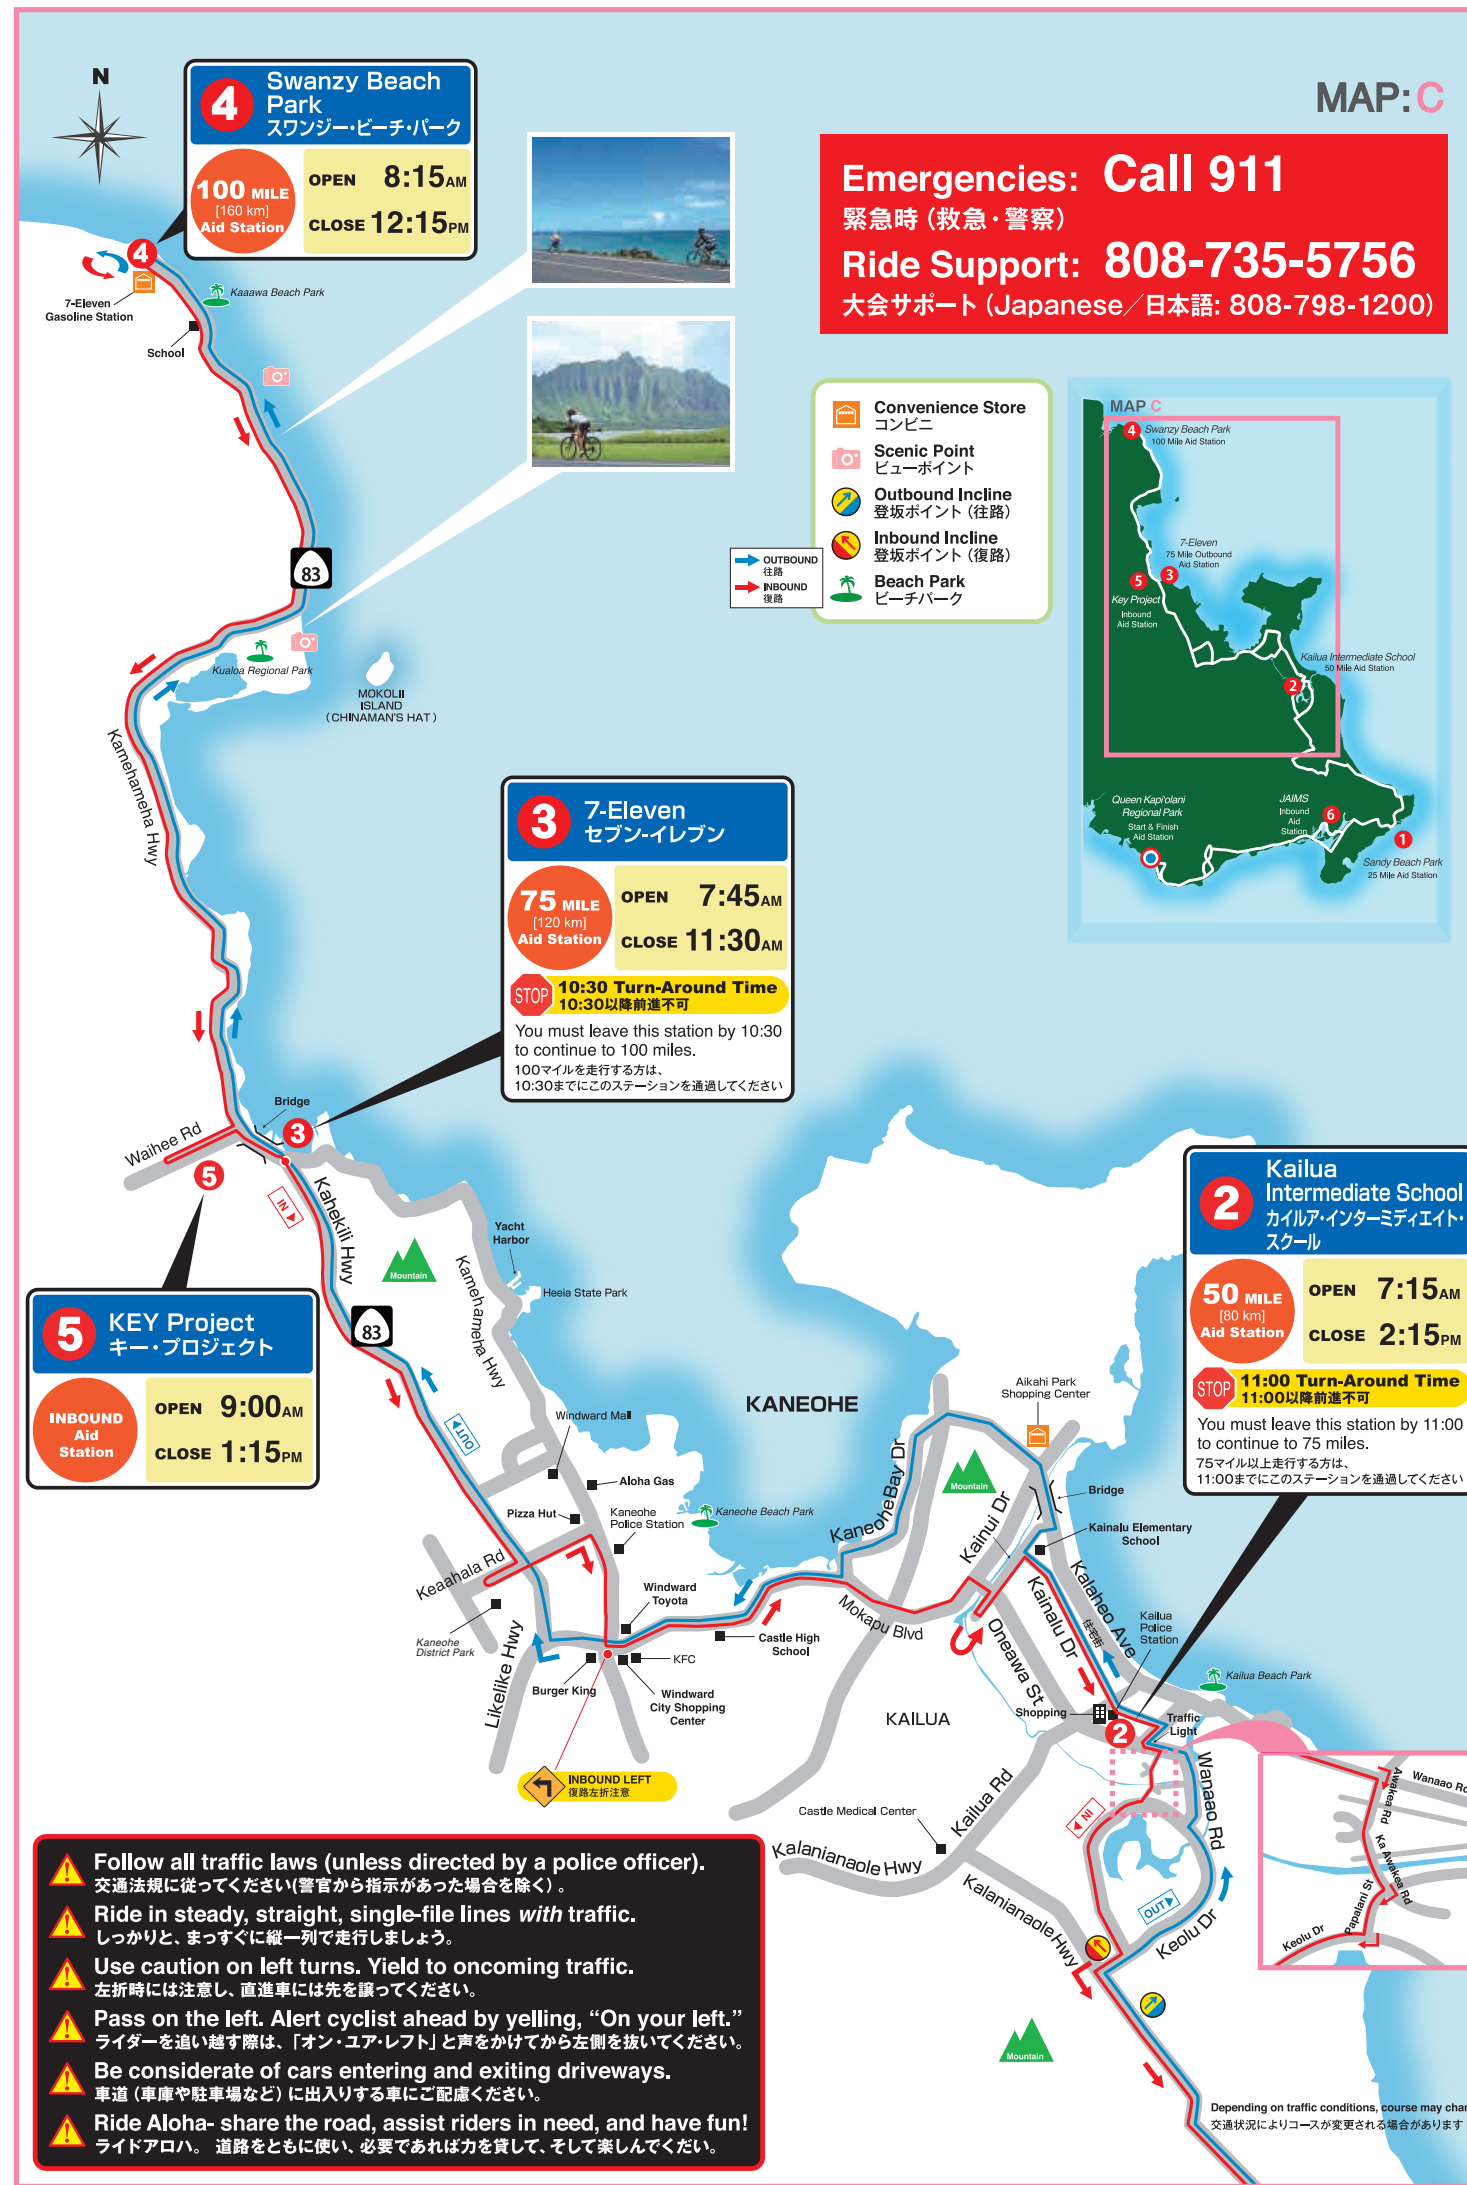

# Honolulu Century Ride 2018

Presenting Sponsor

## Course Map

**Kapiolani Park**  
START & FINISH  
スタート&フィニッシュ  
6:15 AM - 5:00 PM

**1 Sandy Beach Park**  
25-MILE AID STATION  
25マイル折り返し地点  
7:00 AM - 10:15 AM

Mechanical Sponsor:

**2 Kailua Intermediate School**  
50-MILE AID STATION  
50マイル折り返し地点  
7:15 AM - 2:15 PM

Mechanical Sponsor:

**3 7-Eleven Kahaluu**  
75-MILE AID STATION  
75マイル折り返し地点  
7:45 AM - 11:30 AM

**4 Swanzy Beach Park**  
100-MILE AID STATION  
100マイル折り返し地点  
8:15 AM - 12:15 PM

Mechanical Sponsor:

**5 KEY Project**  
INBOUND AID STATION  
復路エイドステーション  
9:00 AM - 1:15 PM

**6 JAIMS Hawaii Kai**  
INBOUND AID STATION  
復路エイドステーション  
8:00 AM - 4:00 PM