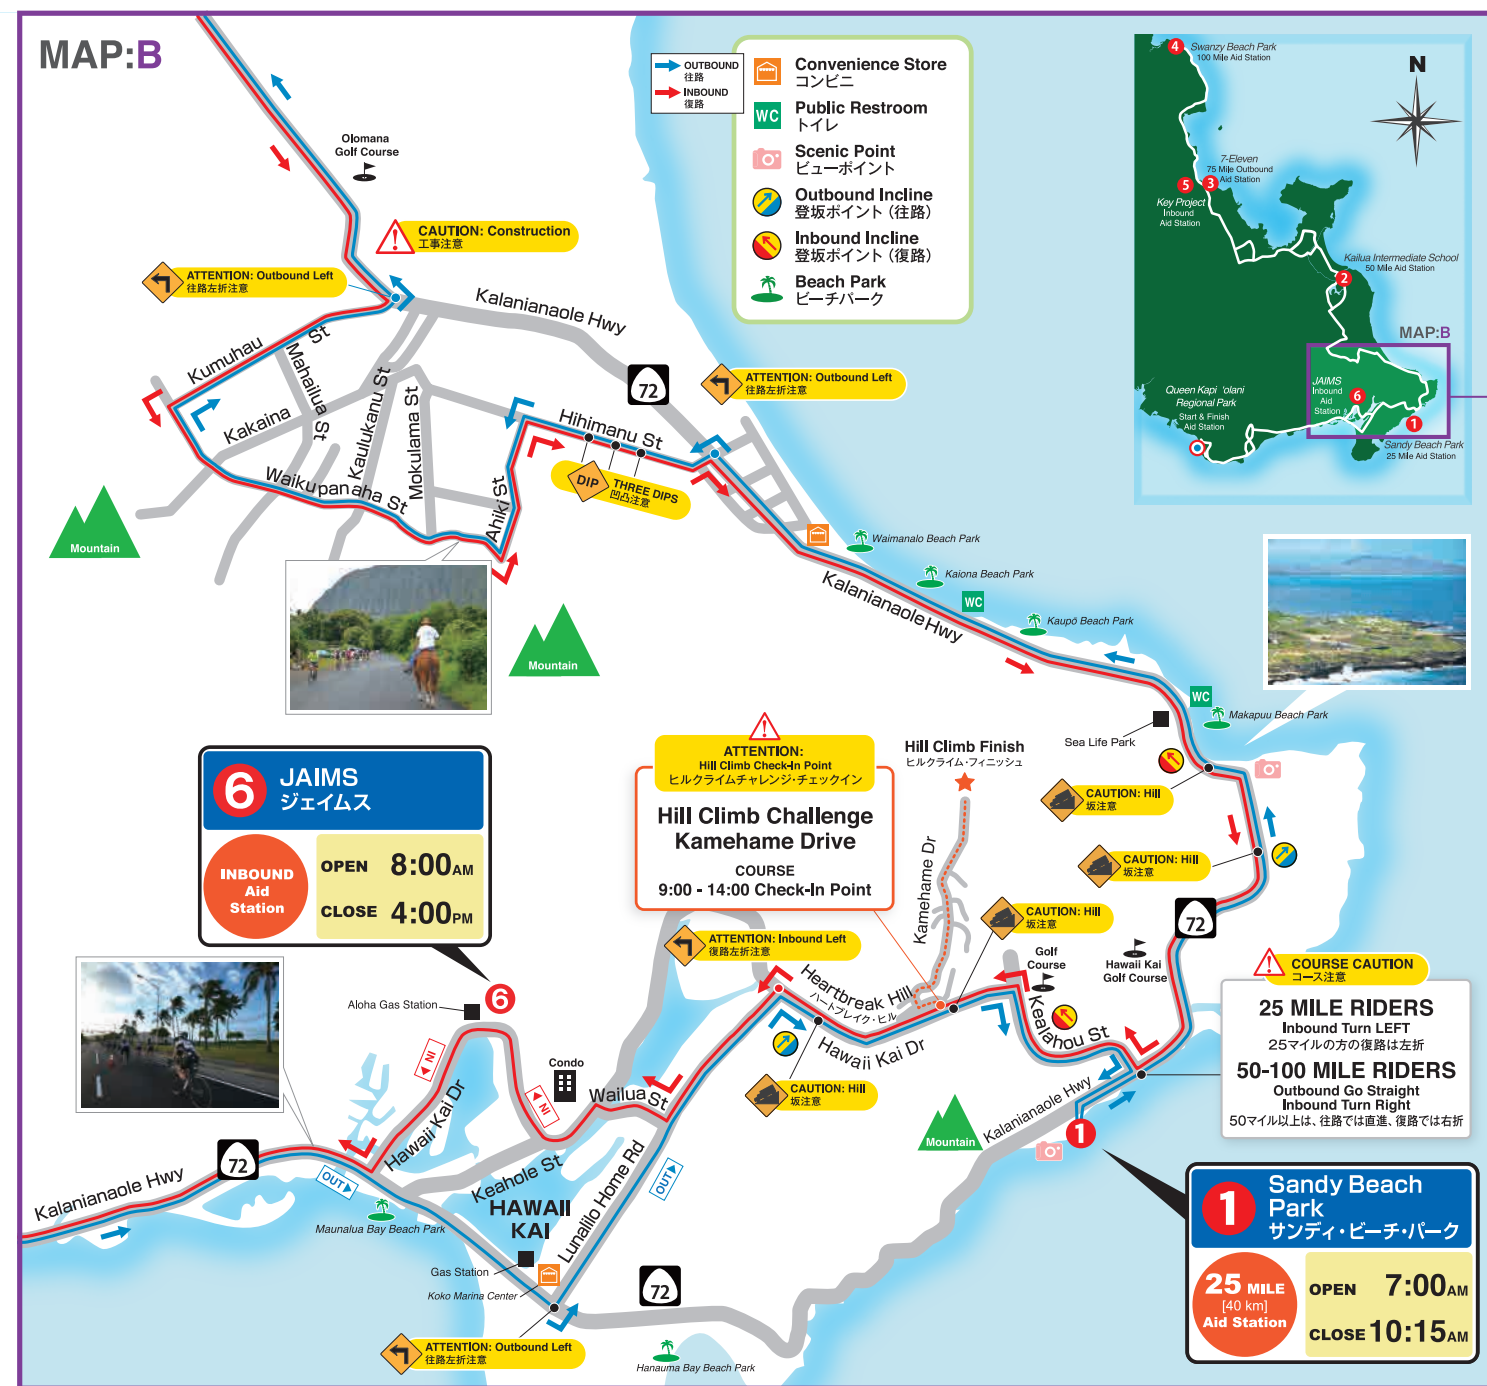

# Honolulu Century Ride 2018

Presenting Sponsor

## Course Map

**Kapiolani Park**  
START & FINISH  
スタート&フィニッシュ  
6:15 AM - 5:00 PM

**1 Sandy Beach Park**  
25-MILE AID STATION  
25マイル折り返し地点  
7:00 AM - 10:15 AM

Mechanical Sponsor:

**2 Kailua Intermediate School**  
50-MILE AID STATION  
50マイル折り返し地点  
7:15 AM - 2:15 PM

Mechanical Sponsor:

**3 7-Eleven Kahaluu**  
75-MILE AID STATION  
75マイル折り返し地点  
7:45 AM - 11:30 AM

**4 Swanzy Beach Park**  
100-MILE AID STATION  
100マイル折り返し地点  
8:15 AM - 12:15 PM

Mechanical Sponsor:

**5 KEY Project**  
INBOUND AID STATION  
復路エイドステーション  
9:00 AM - 1:15 PM

**6 JAIMS Hawaii Kai**  
INBOUND AID STATION  
復路エイドステーション  
8:00 AM - 4:00 PM