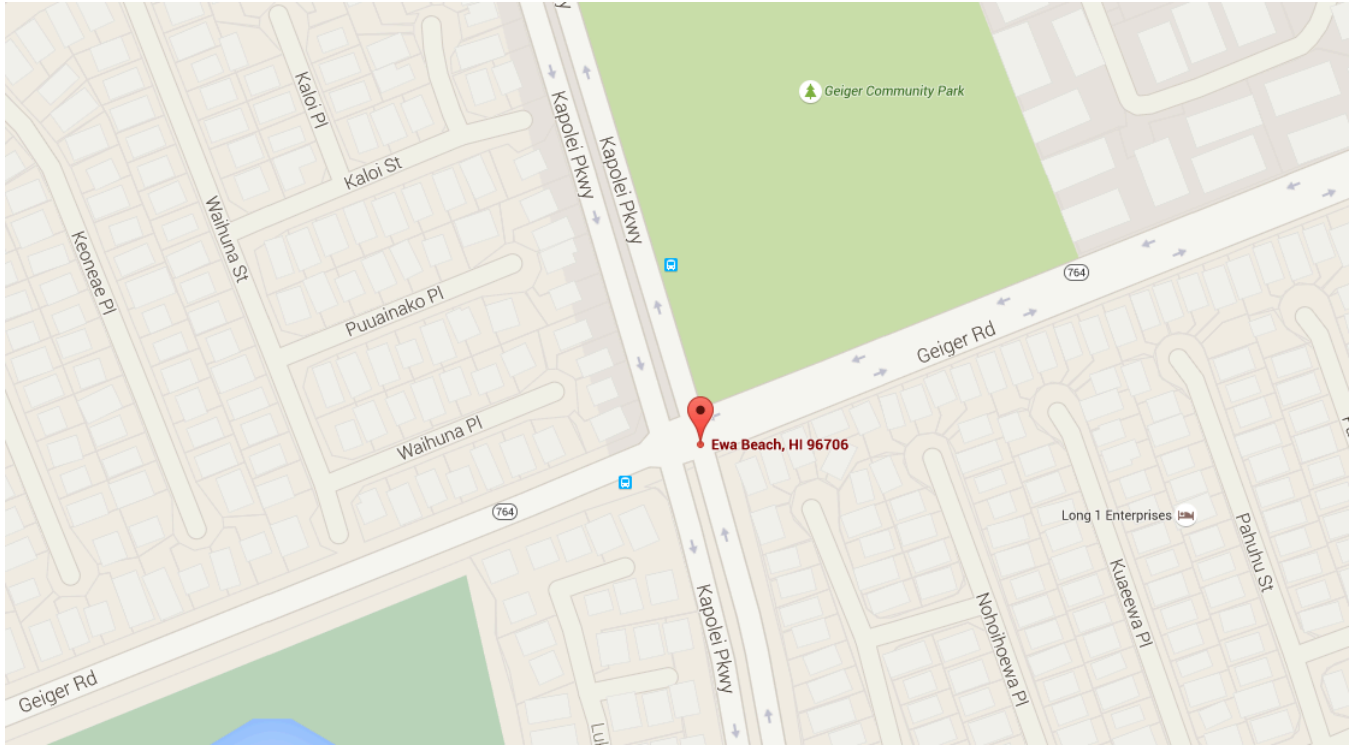

2015 O‘ahu Bike Count

September 15-17, 2015

‘Ewa Beach – Kapolei Parkway & Geiger Road

Contact Malia at malia@hbl.org or
mobile: (808) 457-5401
office: (808) 735-5756
if you have any questions