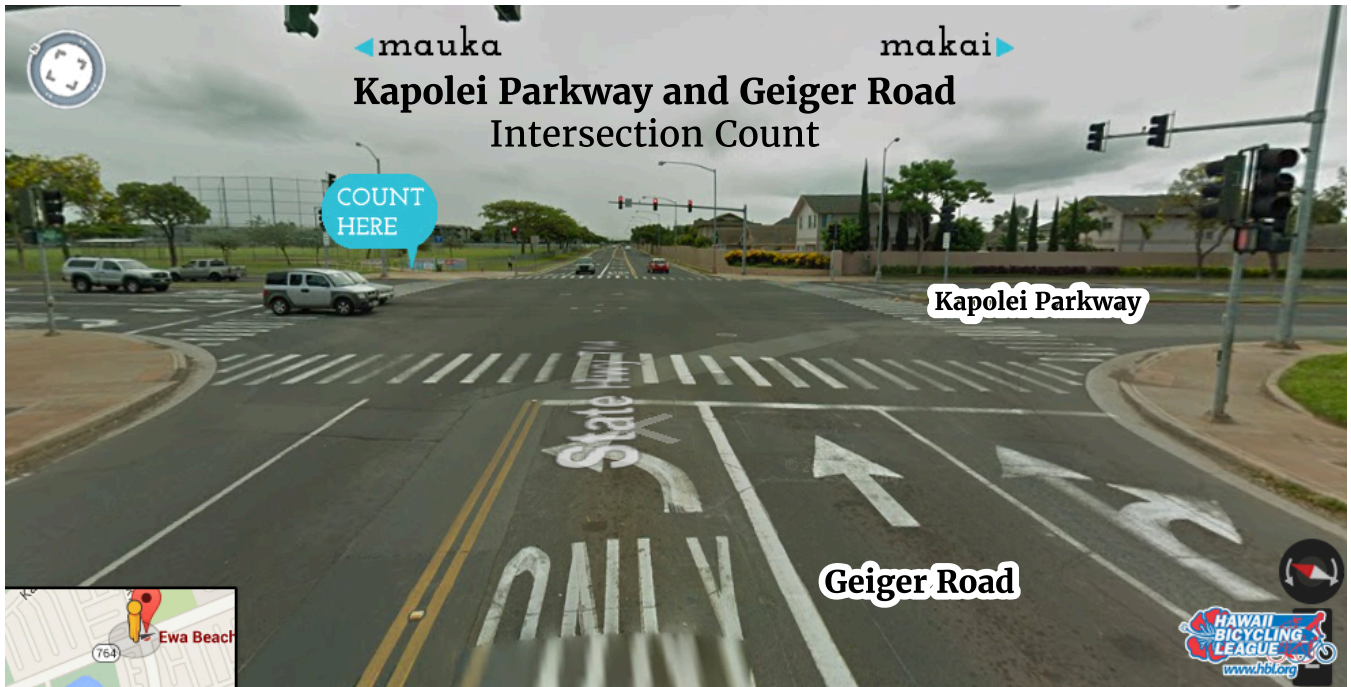

2015 O‘ahu Bike Count

September 15-17, 2015

‘Ewa Beach – Kapolei Parkway & Geiger Road

Contact Malia at malia@hbl.org or
mobile: (808) 457-5401
office: (808) 735-5756
if you have any questions